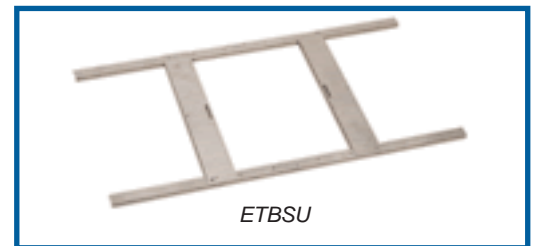

FEATURES

- ◆ Rust resistant 16 gauge metal
- ◆ Durable white powder coat finish
- ◆ Mounts using torsion clips for a clean look with no visible hardware

APPLICATIONS

- ◆ Office Buildings
- ◆ Hotel Lobbies
- ◆ Retail Buildings
- ◆ Restaurants

DESCRIPTION

Enforcer's EPB8RTW is a round premium white metal baffle for 8" speakers including E86CW, E810CW, EPCX801 and EPCX802. May be flush mounted in the ceiling with aid of ETBSU tile support. May be surface mounted with EBB8RSSW backbox.

SPECIFICATIONS

Type	EPB8RTW
Description	premium baffle for 8" speaker
Diameter	10 1/2 inches
Depth	3.1 inches

Type	ETBSU
Description	T-bar support bars
Length	23 3/4 inches
Width	11 1/2 inches
Depth	3/8 inch