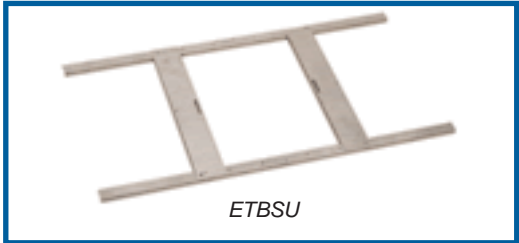

FEATURES

- ◆ Rust resistant 16 gauge metal
- ◆ Durable white powder coat finish
- ◆ Mounts using torsion clips for a clean look with no visible hardware

APPLICATIONS

- ◆ Office Buildings
- ◆ Hotel Lobbies
- ◆ Retail Buildings
- ◆ Restaurants

DESCRIPTION

Enforcer’s ECB8RT is a round white metal baffle for 8” speakers including E86CW, E810CW, EPCX801 and EPCX802. May be flush mounted in the ceiling with aid of ETBSU tile support. For improved sound quality use EBB8RFT backbox.

SPECIFICATIONS

<p>Type</p> <p>Description</p> <p>Diameter</p> <p>Depth</p>	<p>ECB8RT</p> <p>baffle for 8” speaker</p> <p>12 3/4 inches</p> <p>3/16 inches</p>
--------------------------------------------------------------------	-------------------------------------------------------------------------------------------